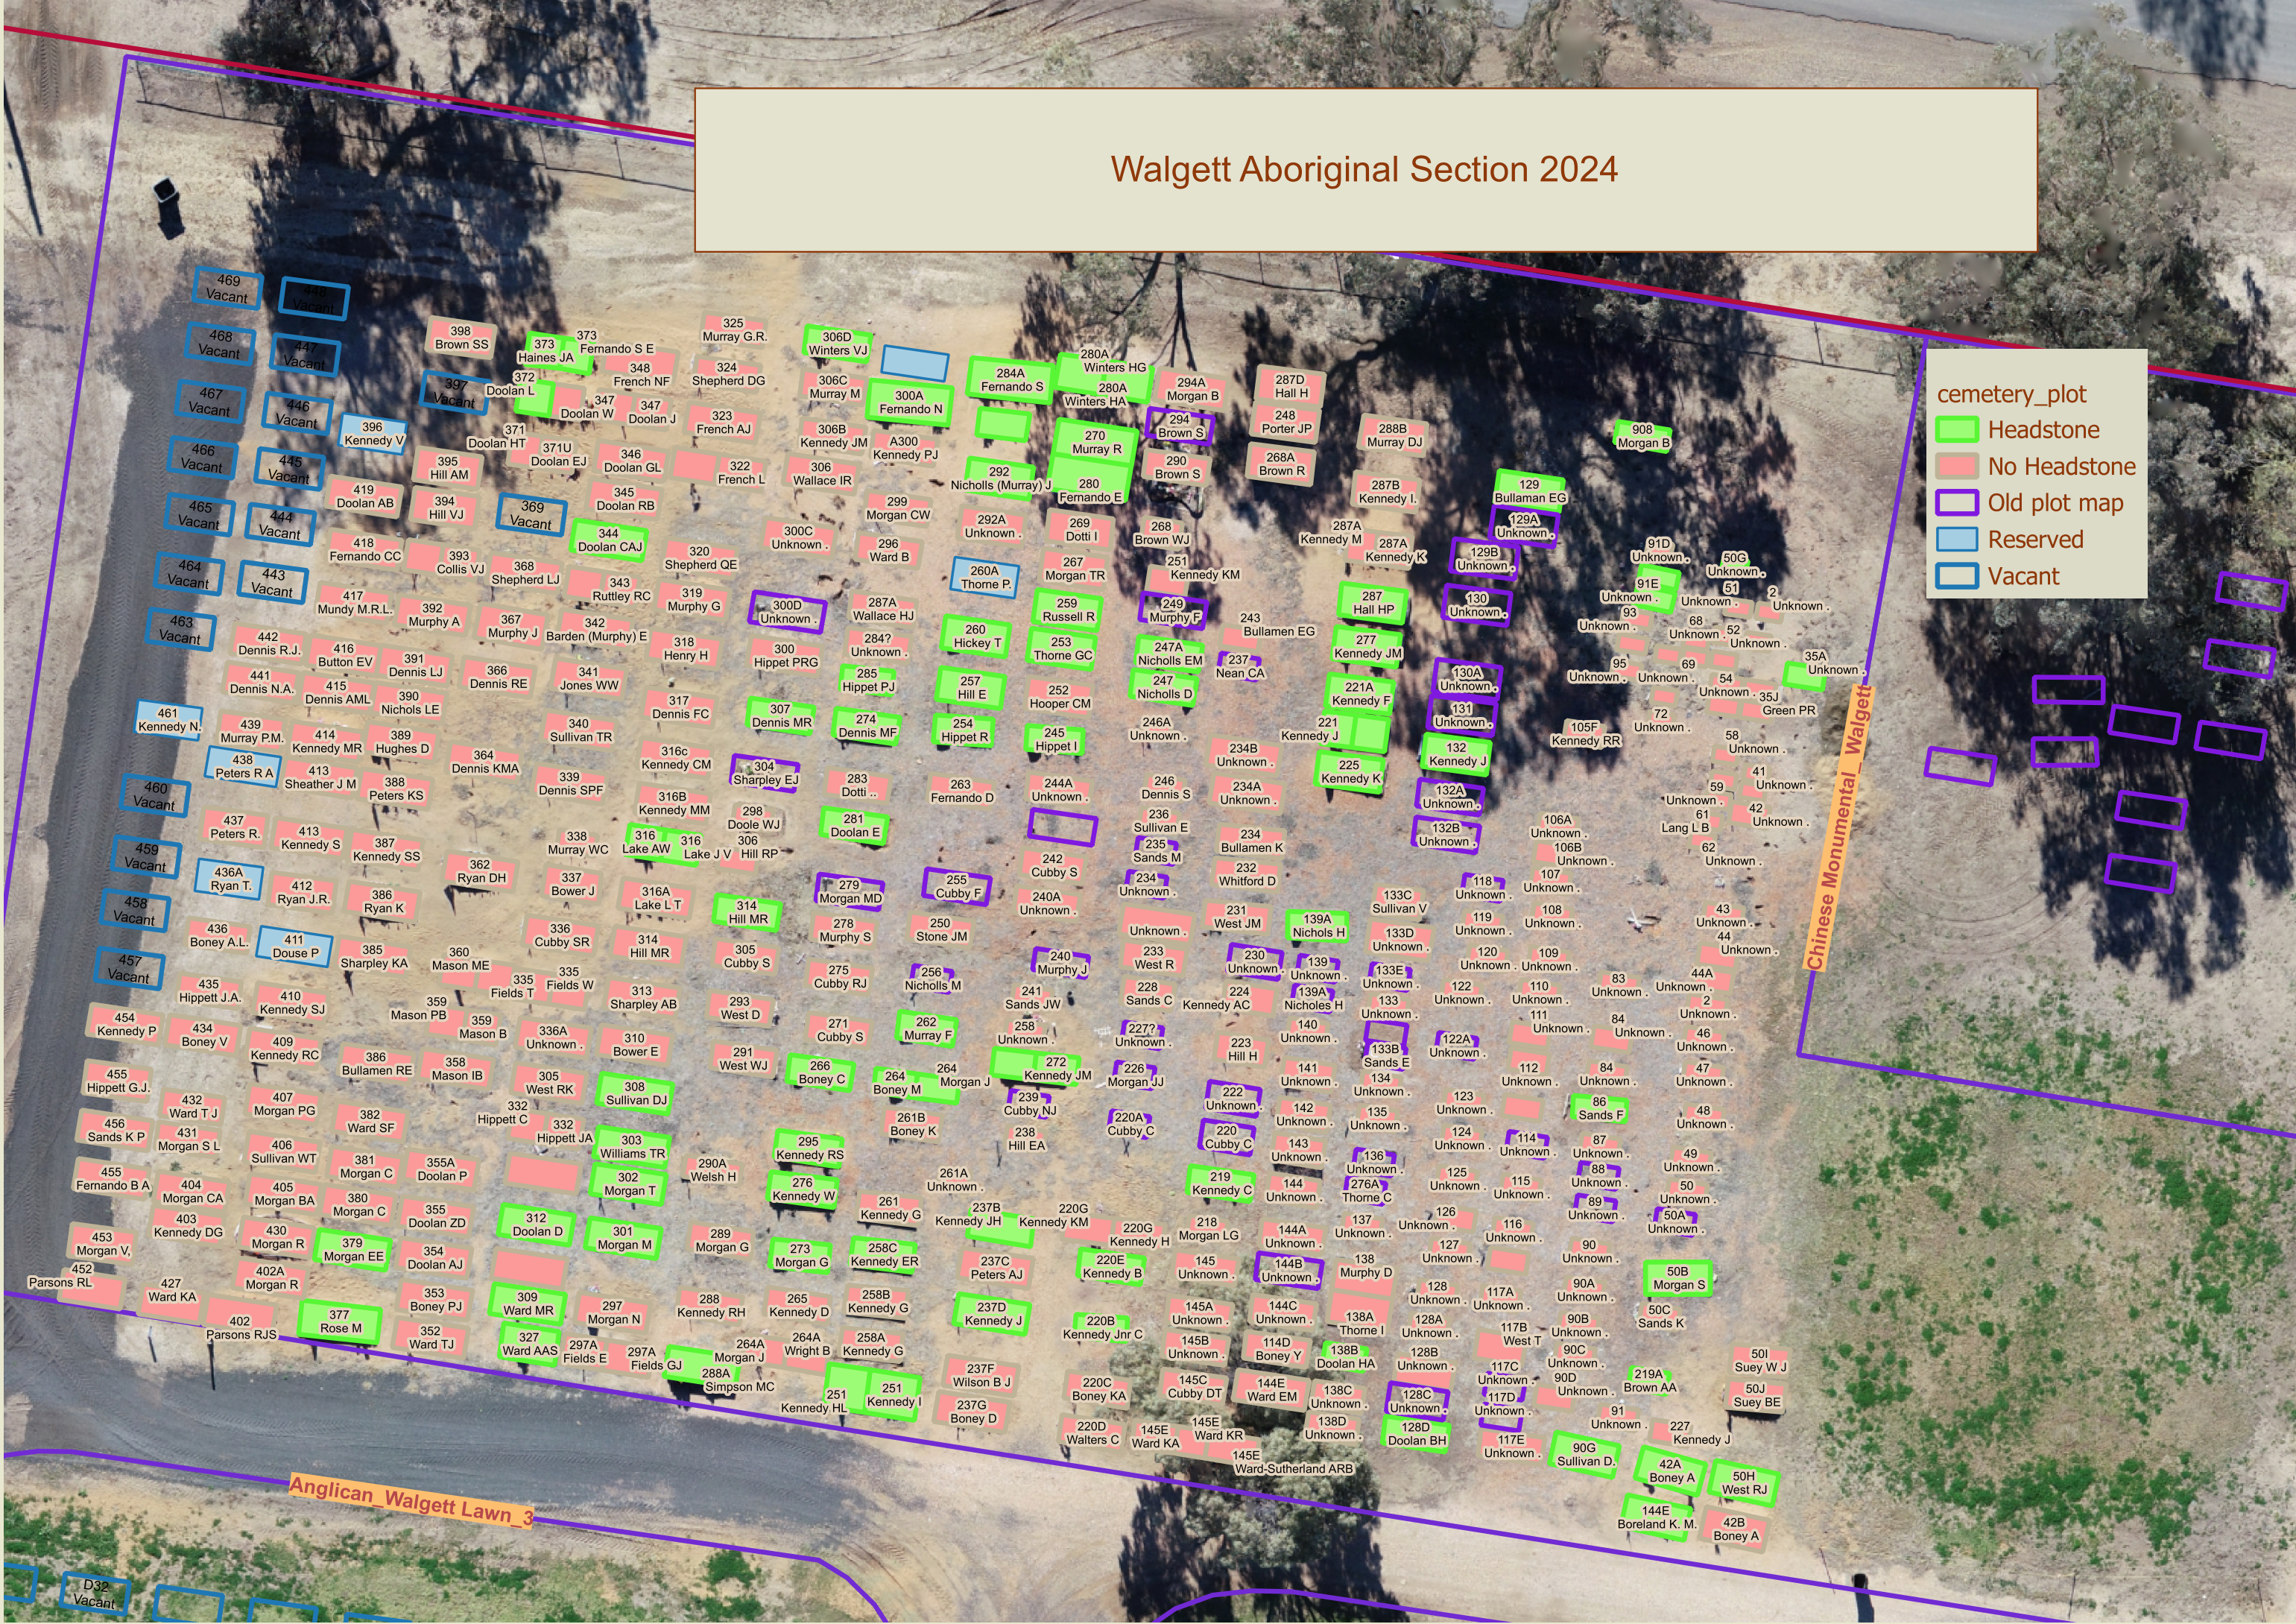

Walgett Aboriginal Section 2024

cemetery_plot

- Headstone
- No Headstone
- Old plot map
- Reserved
- Vacant

Anglican Walgett Lawn 3

Chinese Monumental Walgett

D32 Vacant