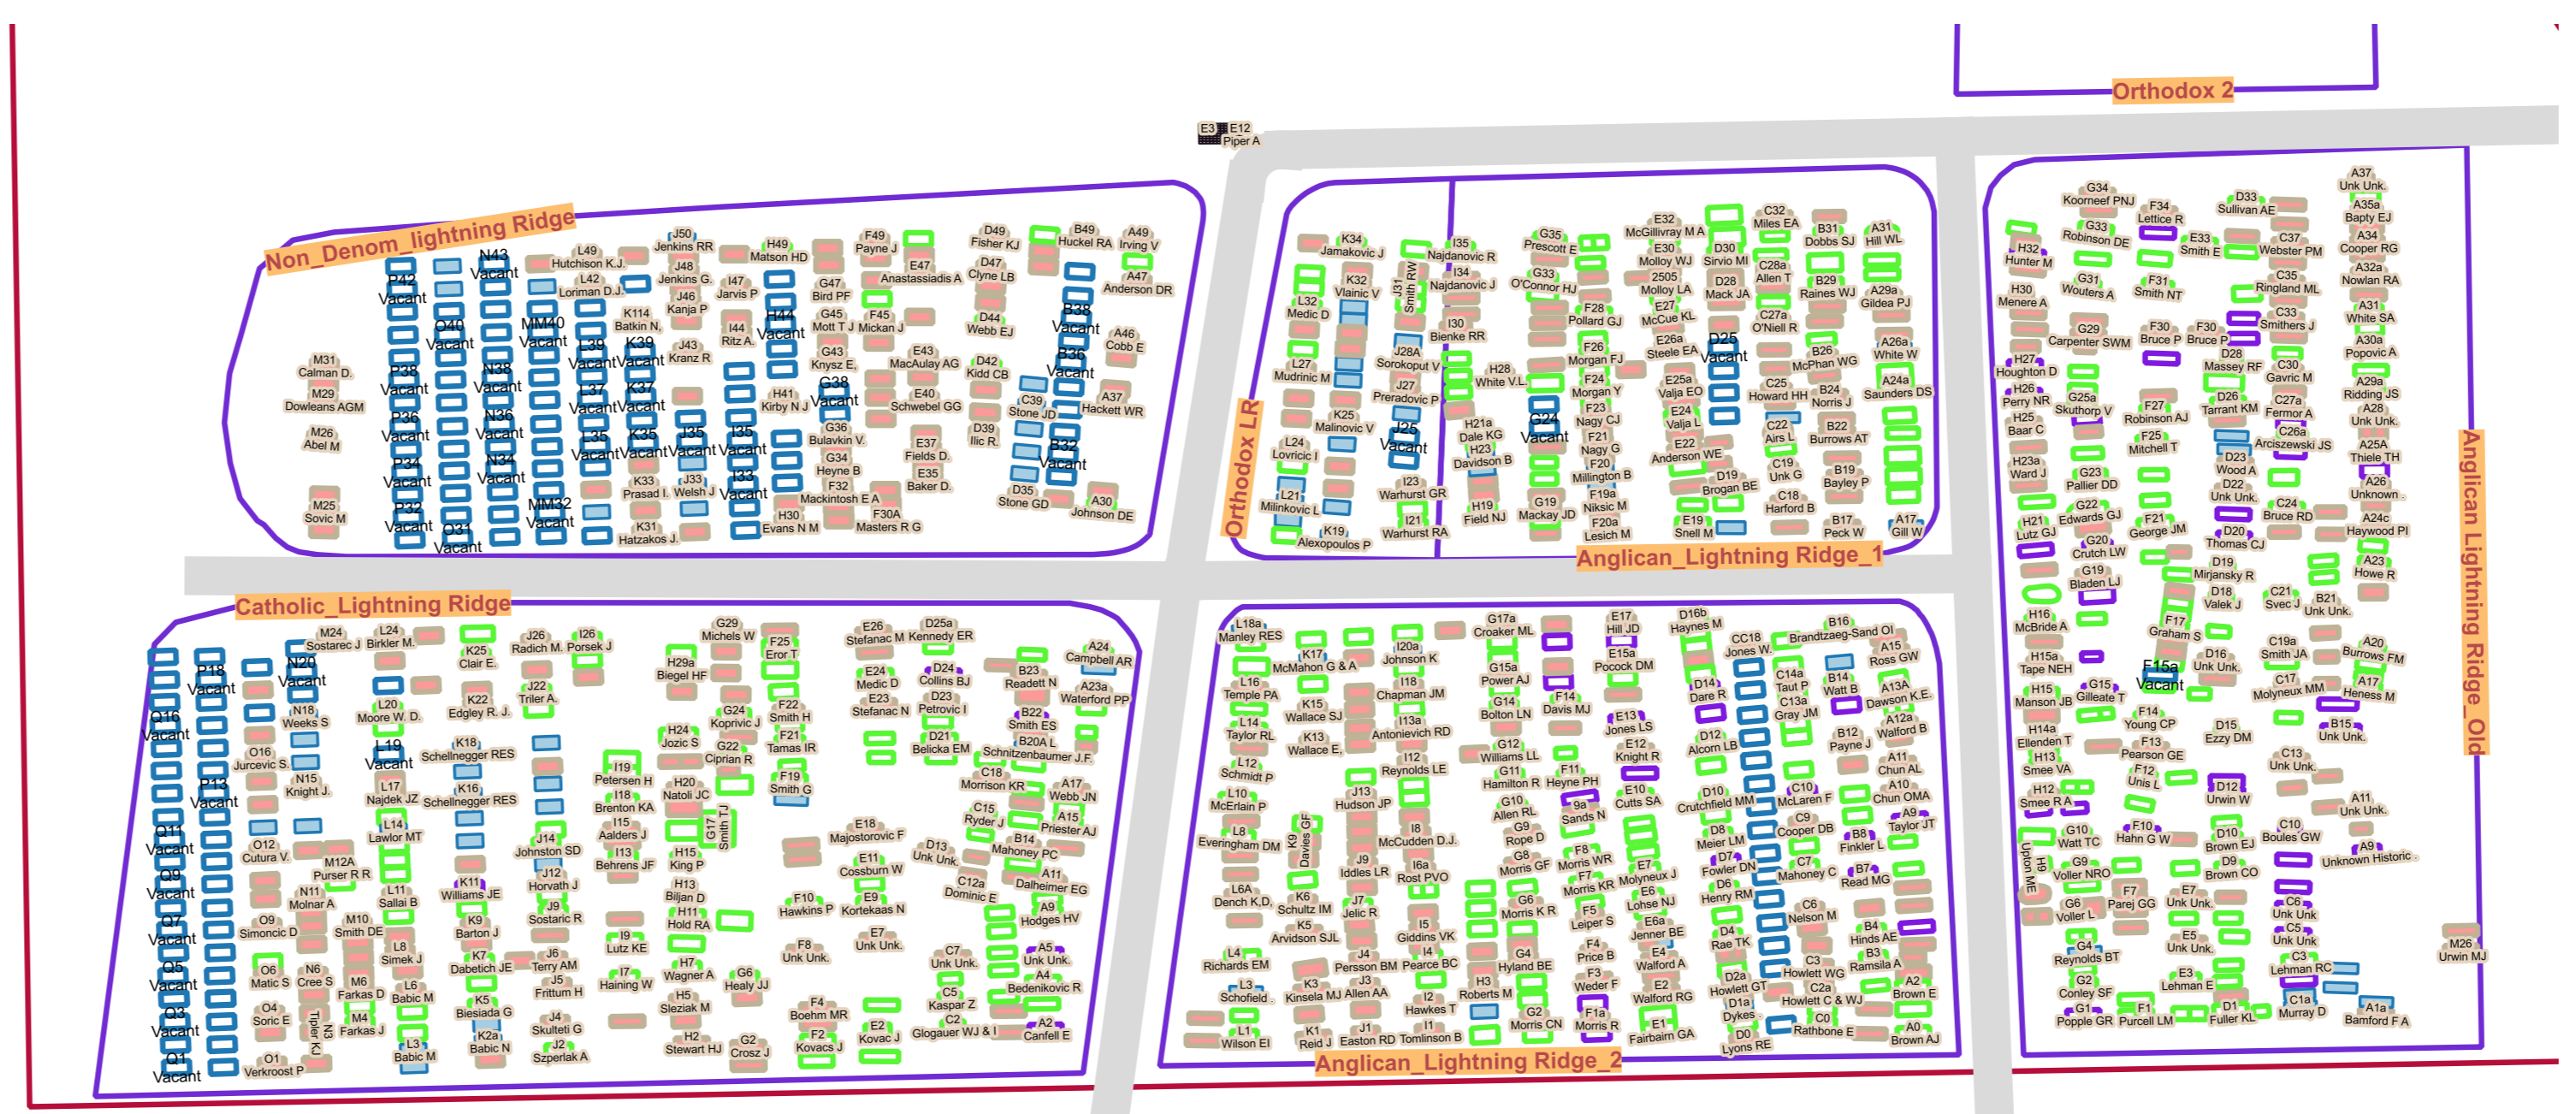

Walgett Shire Council
Lightning Ridge Cemetery Plot Map

- cemetery_plot
- Headstone
- No Headstone
- Old plot map
- Reserved
- Vacant

0 10 20 30 40
Meters

Scale 1:210 @ A0
Projection: MGA Zone 55 (GDA2020)
Date Drawn: August 2024