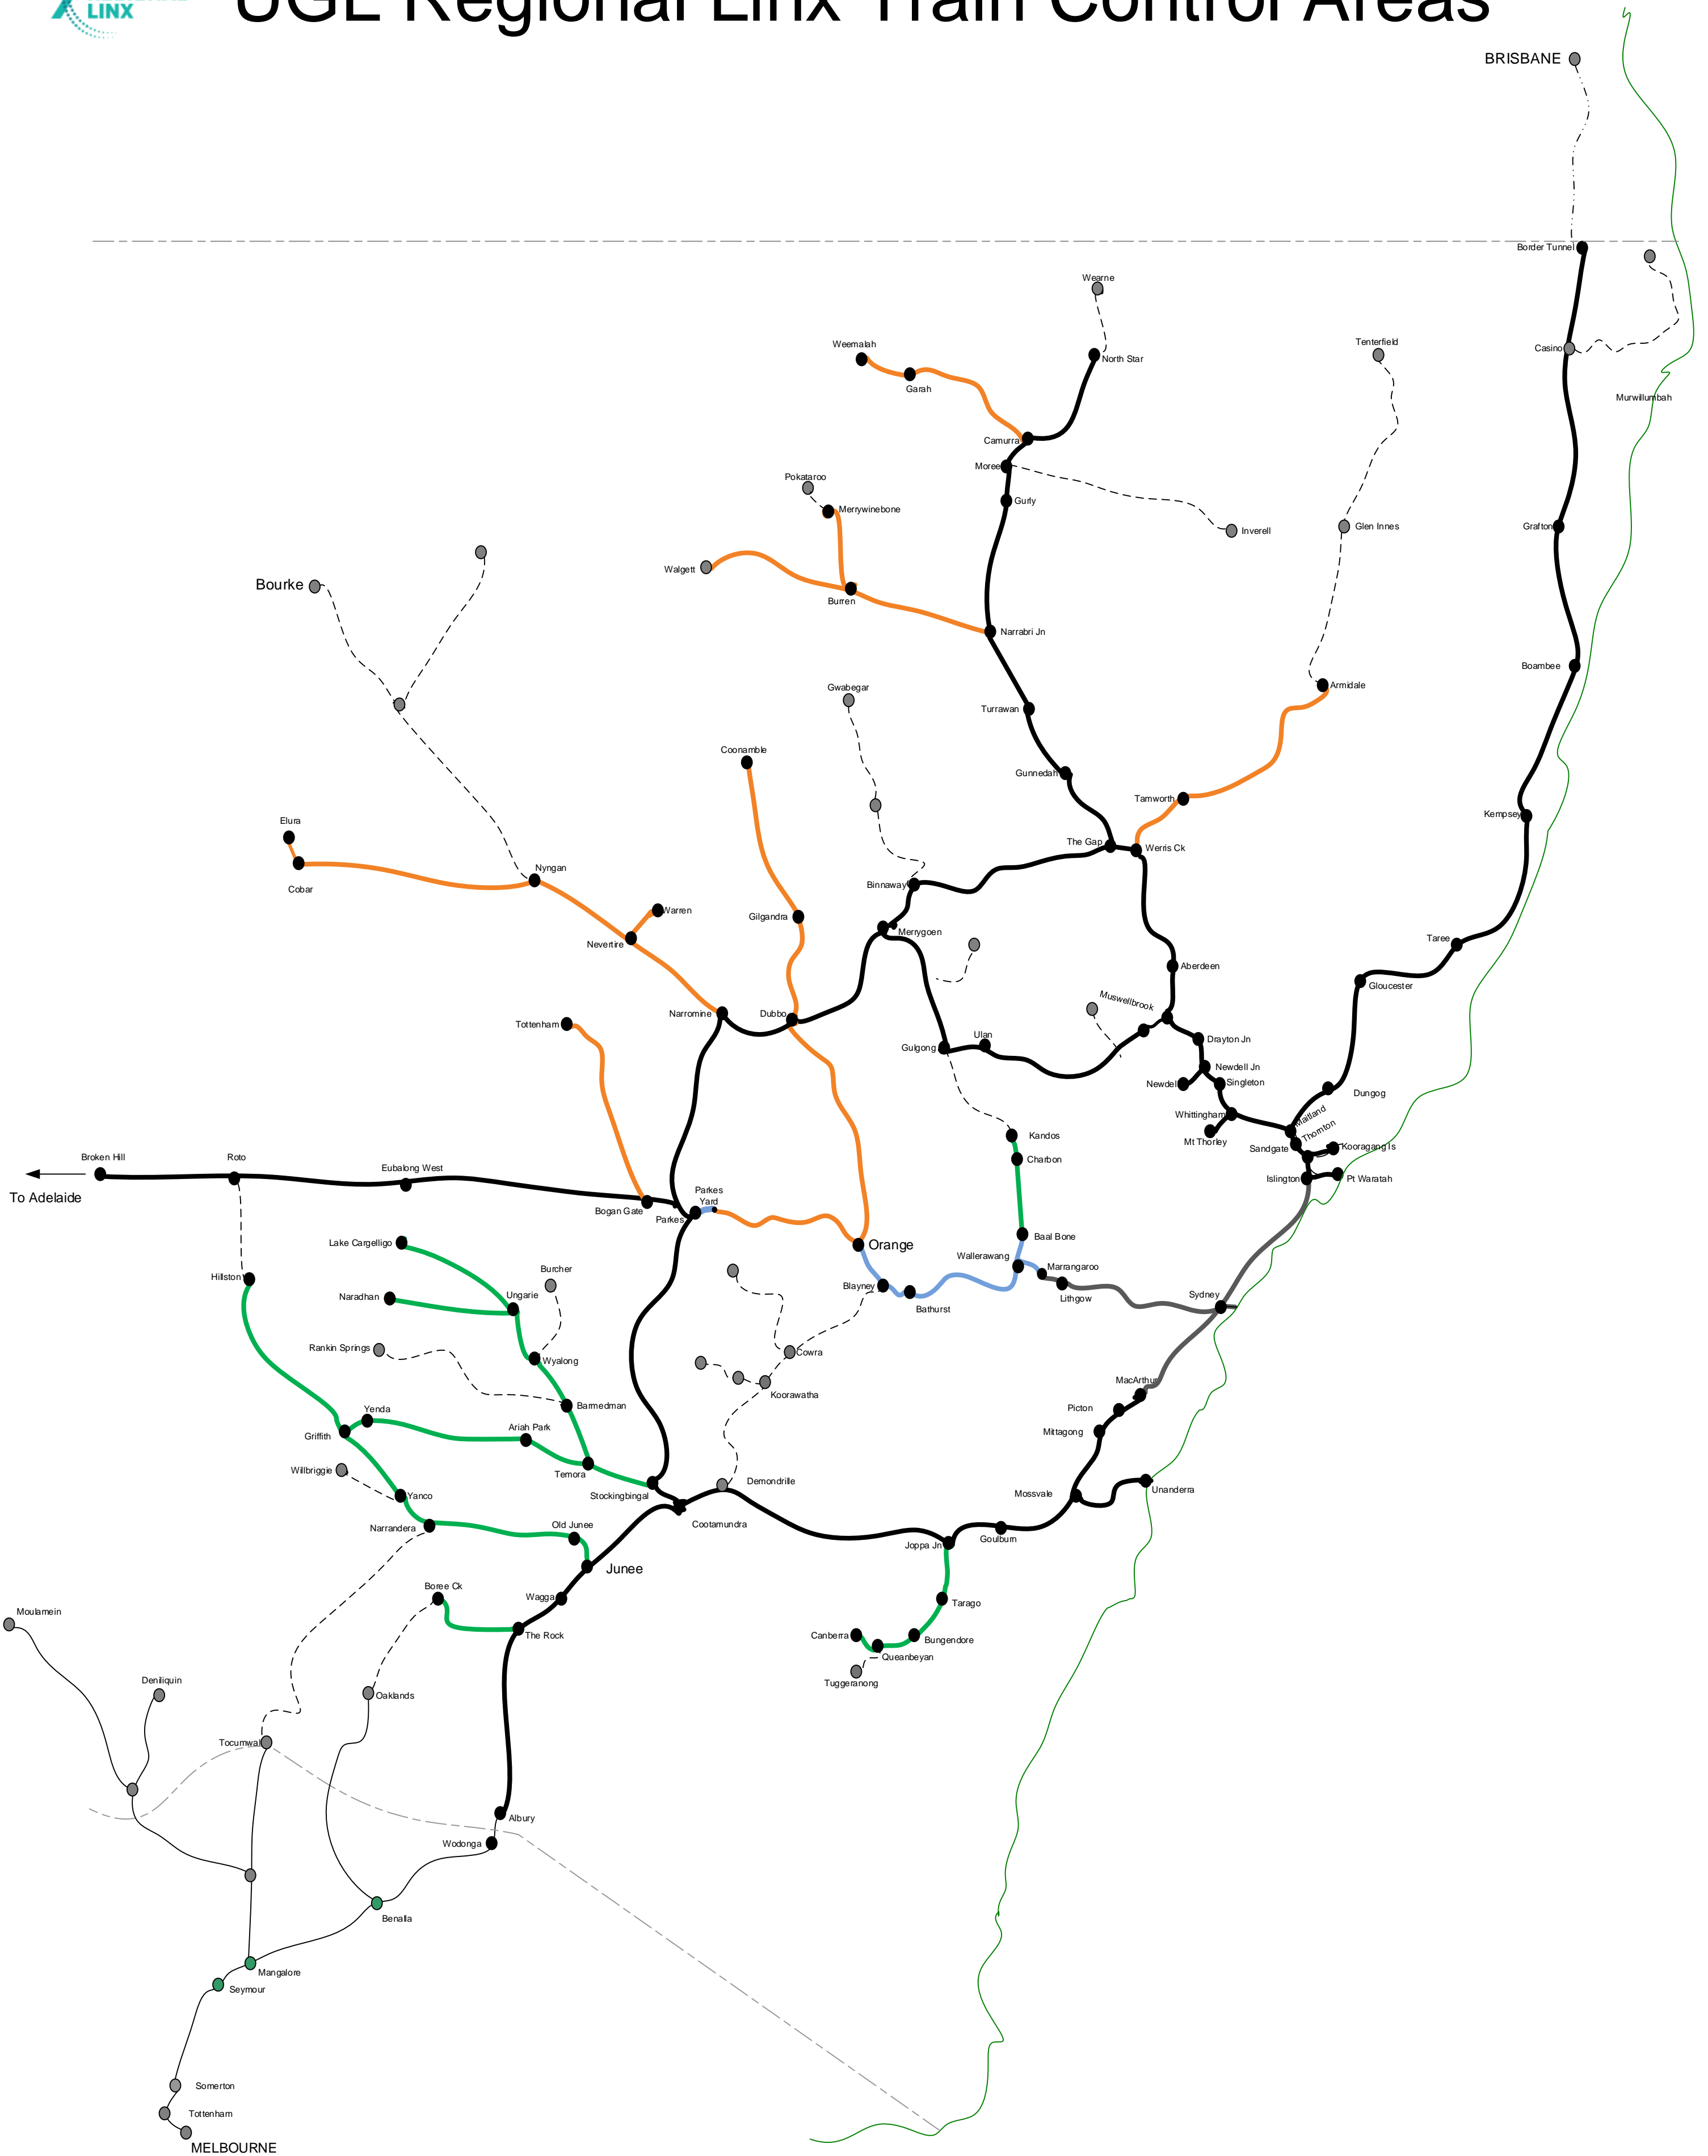

UGL Regional Linx Train Control Areas

Legend

- North West
- Central West
- South West
- ARTC
- Sydney Trains

Control Boards

Area	Control Board
Central West	West
South West	South West
North West	North West

Control Area	Normal call	Priority call	Emergency call	Backup number	Public Freecall
North West	02 4028 9501	02 4028 9521	02 4028 9541	02 4028 9671	1800 643 373
South West	02 4028 9502	02 4028 9522	02 4028 9542	02 4028 9672	1800 021 914
Central West	02 4028 9504	02 4028 9524	02 4028 9544	02 4028 9674	1800 427 198